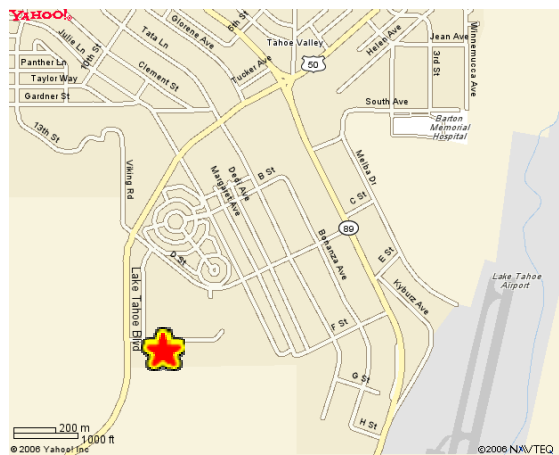

9:00 am—5:00 pm Saturday and Sunday

Winter Hours: 9:00 am - 5:00 pm daily

FACILITY HOURS:

6:00 am to 10:00 pm
daily

From Sacramento:

Take US-50 East 95 miles
Turn left onto Lake Tahoe Blvd. at "So Y"
Go 1 mile and turn left onto Industrial Avenue

From Reno/Carson City:

Take US-395 S
Turn right onto US-50W and go 27 miles
Stay straight @ US-50/Hwy 89 intersection
Go 1 mile and turn left onto Industrial Avenue

AUTO STORAGE

MOTORCYCLE STORAGE

HARDTOP STORAGE