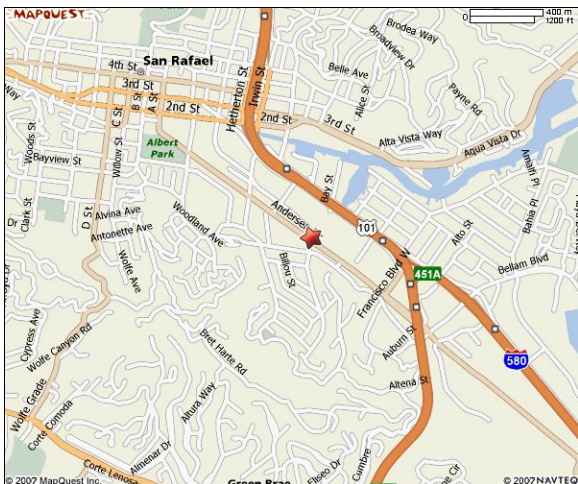

SAUSALITO OFFICE LOCATION:

415 Coloma Street, Sausalito CA 94965

Office Hours:

9:00 am–5:00 pm 7 days a week except major holidays

FACILITY LOCATION:

2800 Bridgeway Blvd., Sausalito CA 94965

Facility Hours:

6:00 AM–9:00 PM Monday–Thursday

6:00 AM–12 Midnight Friday/Saturday/Sunday

SAN RAFAEL OFFICE LOCATION:

452 Du Bois St., San Rafael CA 94901

Office Hours:

By Appointment

FACILITY LOCATION:

452 Du Bois St., San Rafael CA 94901

Facility Hours:

6:00 AM–9:00 PM Monday–Thursday

6:00 AM–12 Midnight Friday/Saturday/Sunday

AUTO STORAGE

MOTORCYCLE STORAGE

HARDTOP STORAGE