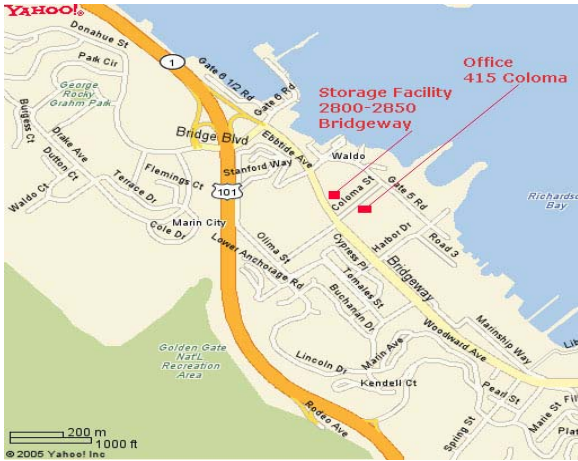

FACILITY LOCATION:

2800 Bridgeway Blvd., Sausalito CA 94965

Facility Hours:

6:00 AM–9:00 PM Monday–Thursday

6:00 AM–12 Midnight Friday/Saturday/Sunday

SAN RAFAEL OFFICE LOCATION:

452 Du Bois St., San Rafael CA 94901